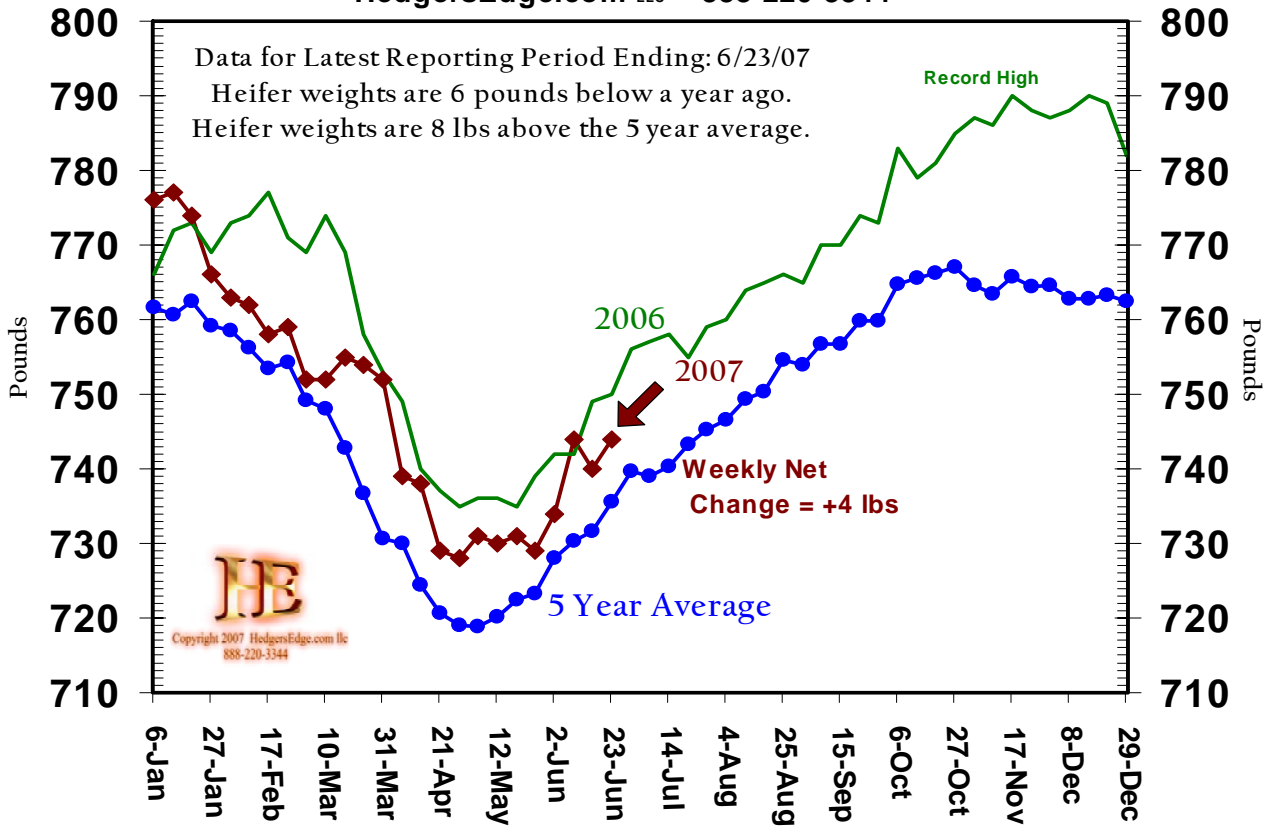

Federally Inspected Average Dressed Cattle Weights

HedgersEdge.com LLC 888-220-3344

Federally Inspected Dressed Steer Weights

HedgersEdge.com LLC 888-220-3344

Federally Inspected Dressed Heifer Weights

HedgersEdge.com LLC 888-220-3344

Federally Inspected Dressed Barrow & Gilt Weights

HedgersEdge.com LLC 888-220-3344

Net Change: Weekly Cow Slaughter 2007 vs 2006

HedgersEdge.com LLC 888-220-3344

Data for Week Ending:
6/23/07

Copyright 2007 HedgersEdge.com llc
888-220-3344