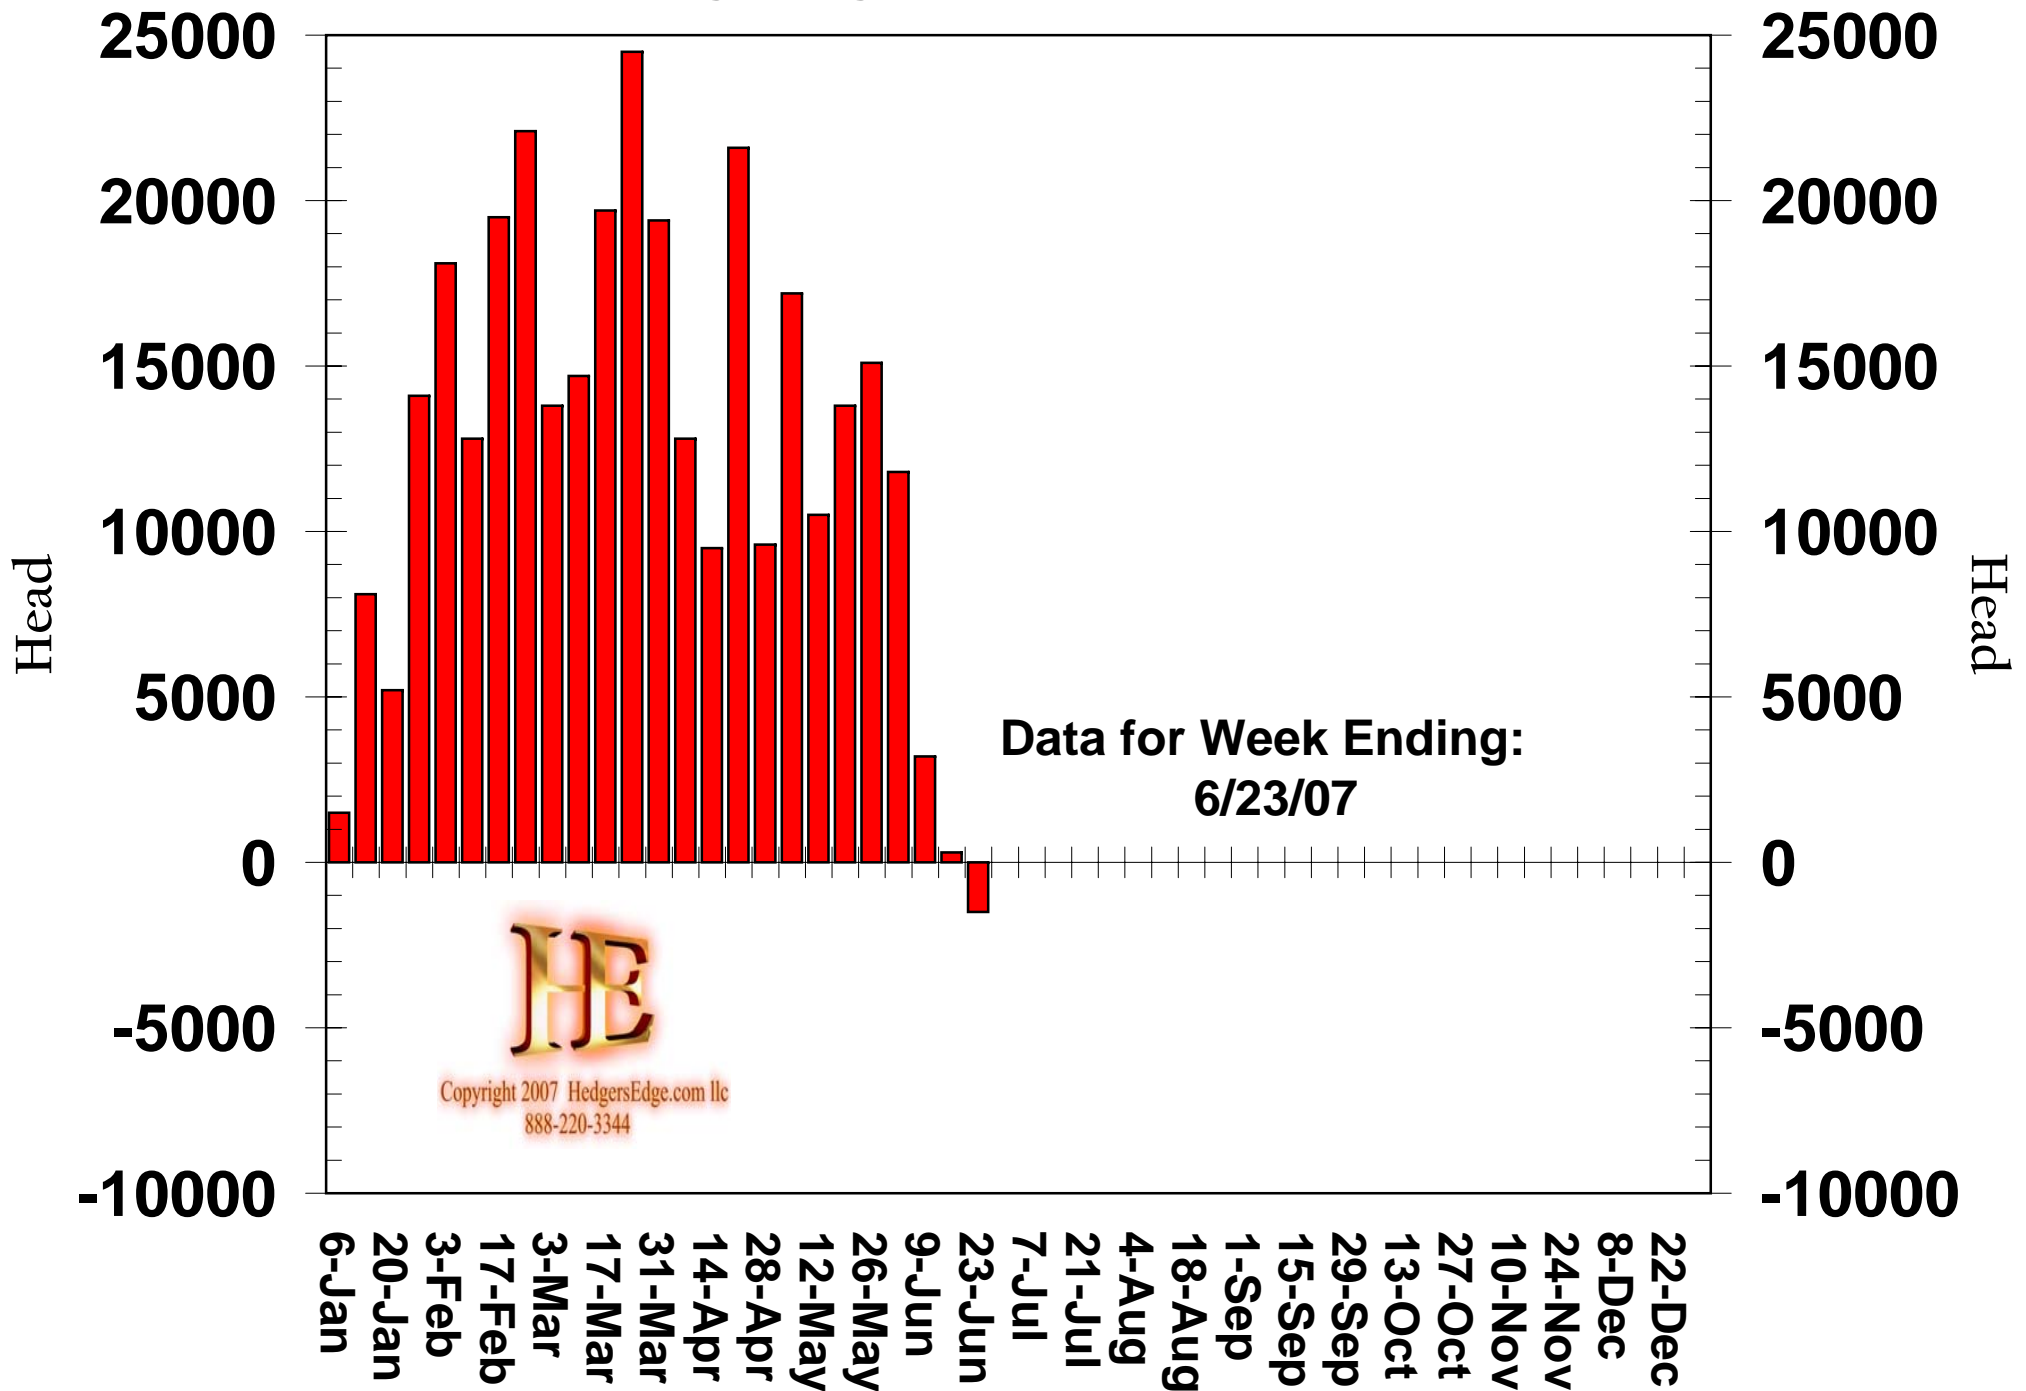

Federally Inspected Average Dressed Cattle Weights

HedgersEdge.com LLC 888-220-3344

Federally Inspected Dressed Steer Weights

HedgersEdge.com LLC 888-220-3344

Federally Inspected Dressed Heifer Weights

HedgersEdge.com LLC 888-220-3344

Federally Inspected Dressed Barrow & Gilt Weights

HedgersEdge.com LLC 888-220-3344

Net Change: Weekly Cow Slaughter 2007 vs 2006

HedgersEdge.com LLC 888-220-3344

Data for Week Ending:
6/23/07

Copyright 2007 HedgersEdge.com llc
888-220-3344