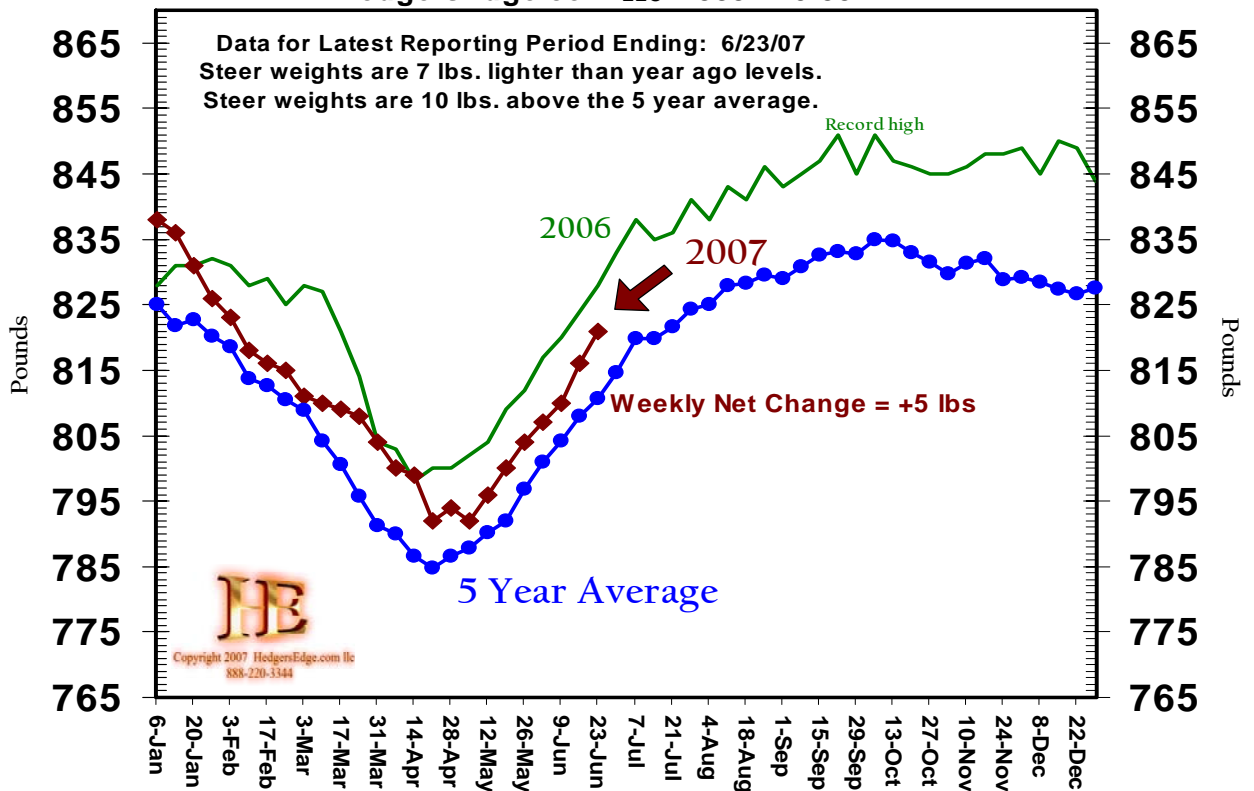

Federally Inspected Average Dressed Cattle Weights

HedgersEdge.com LLC 888-220-3344

Federally Inspected Dressed Steer Weights

HedgersEdge.com LLC 888-220-3344

Federally Inspected Dressed Heifer Weights

HedgersEdge.com LLC 888-220-3344

Federally Inspected Dressed Barrow & Gilt Weights

HedgersEdge.com LLC 888-220-3344

Net Change: Weekly Cow Slaughter 2007 vs 2006

HedgersEdge.com LLC 888-220-3344

Data for Week Ending:
6/23/07

Copyright 2007 HedgersEdge.com llc
888-220-3344