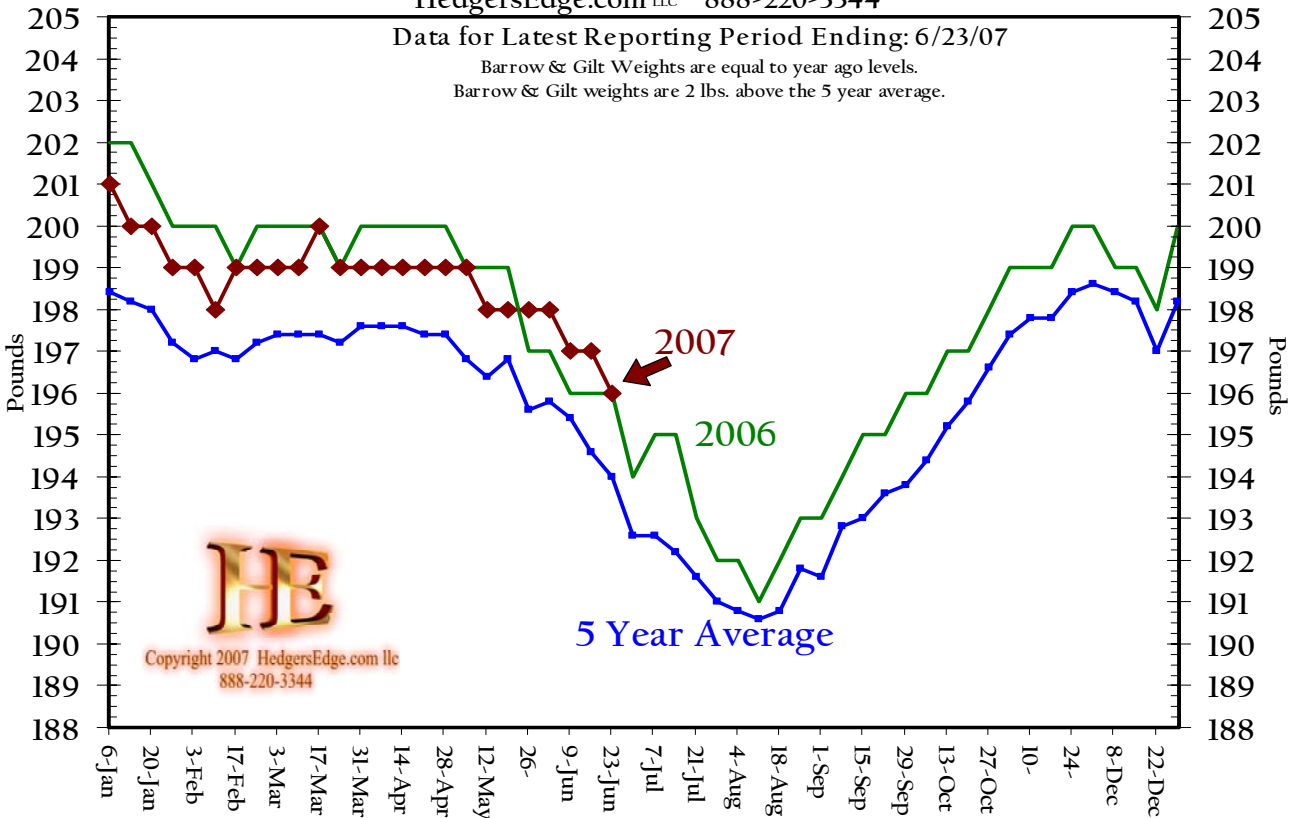

Federally Inspected Dressed Barrow & Gilt Weights

HedgersEdge.com LLC 888-220-3344

Net Change: Weekly Cow Slaughter 2007 vs 2006

HedgersEdge.com LLC 888-220-3344

Data for Week Ending:
6/23/07

Copyright 2007 HedgersEdge.com llc
888-220-3344