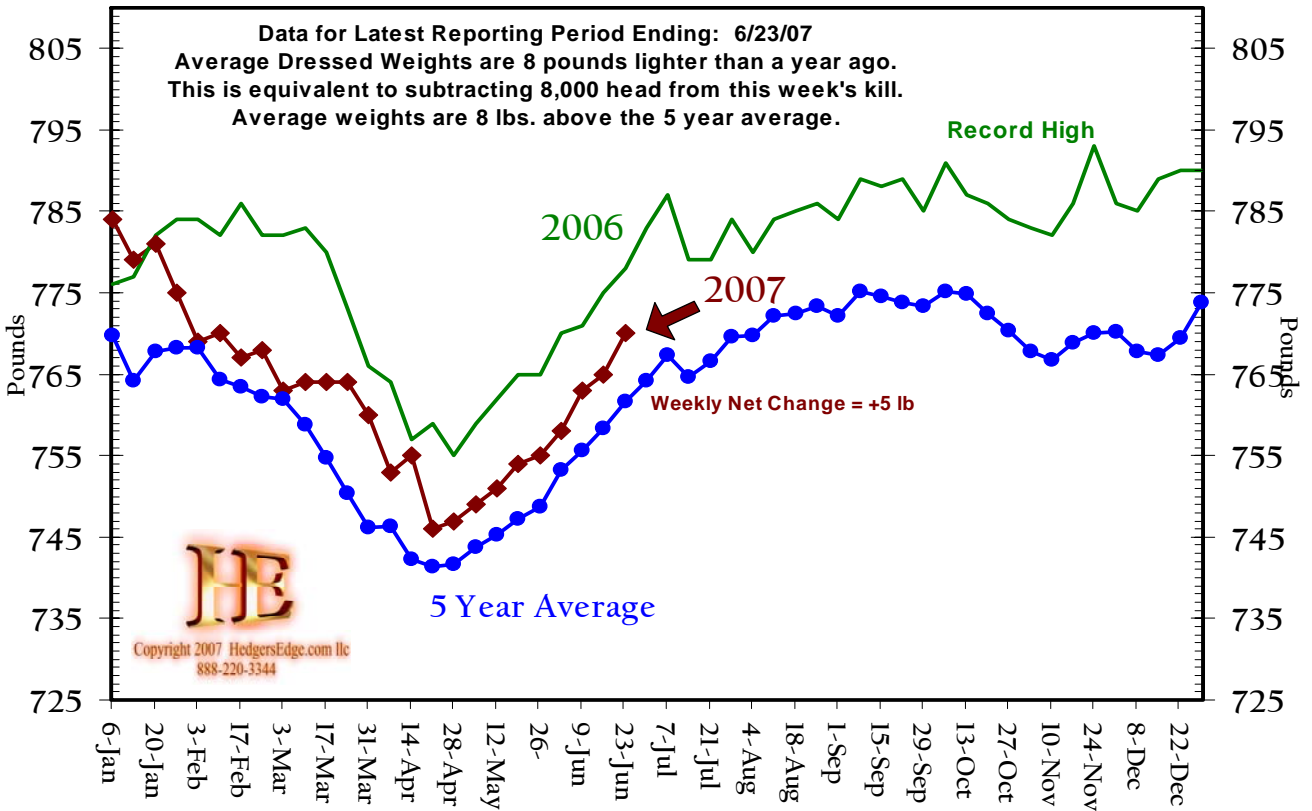

Federally Inspected Average Dressed Cattle Weights

HedgersEdge.com LLC 888-220-3344

Federally Inspected Dressed Steer Weights

HedgersEdge.com LLC 888-220-3344

Federally Inspected Dressed Heifer Weights

HedgersEdge.com LLC 888-220-3344